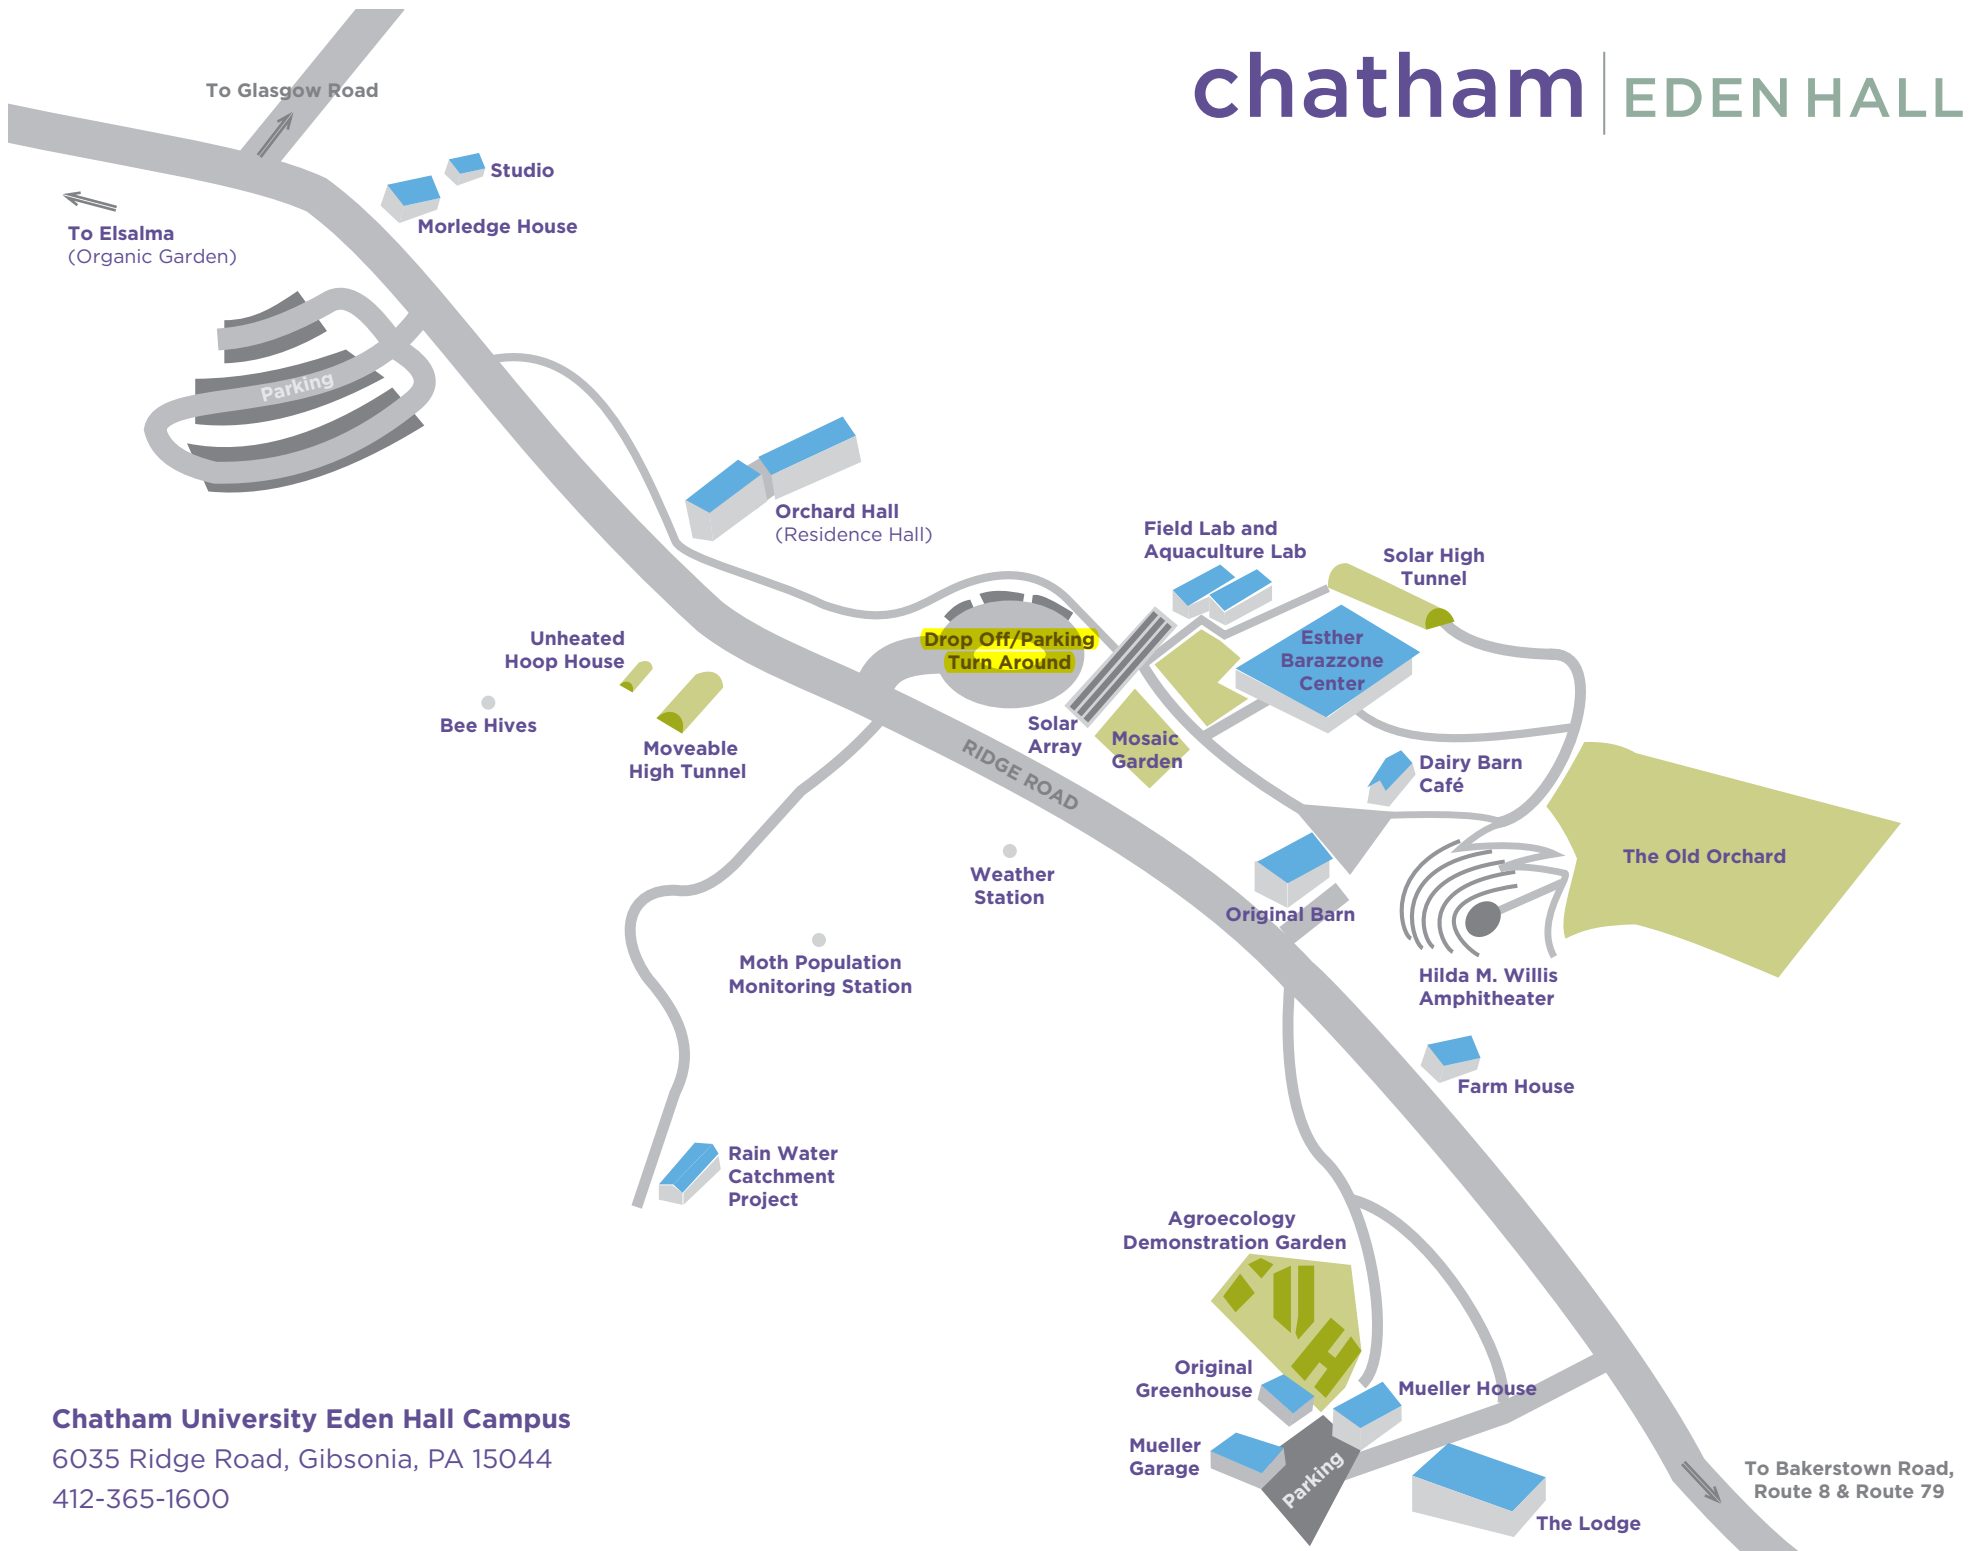

chatham | EDEN HALL

Chatham University Eden Hall Campus
6035 Ridge Road, Gibsonia, PA 15044
412-365-1600