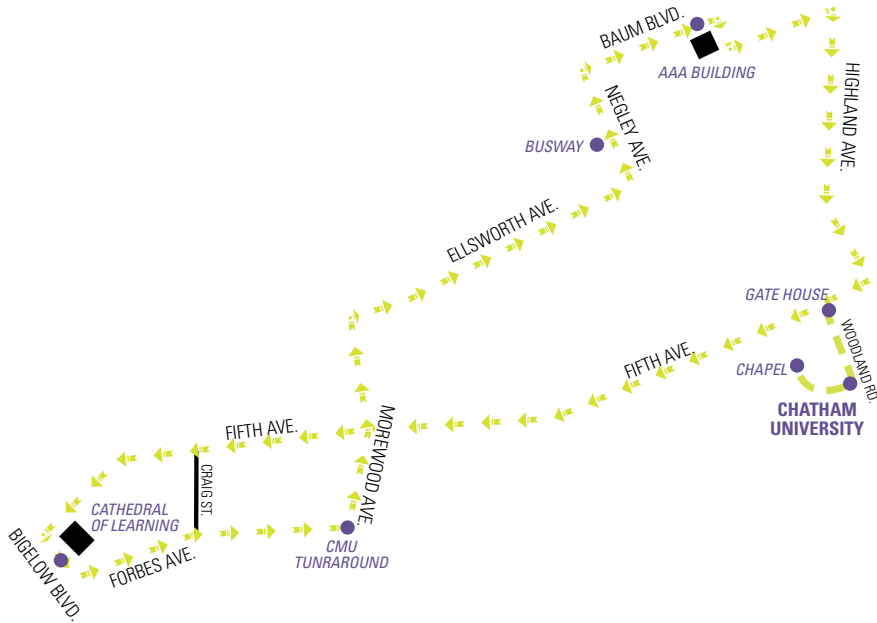

# Oakland Shuttle Schedule

Monday through Friday: 8:20 a.m.-4:30 p.m.

The schedule below shows at what time each hour the shuttle will arrive at the stop. Please be aware that times are approximate; the shuttle may be delayed by traffic or other uncontrollable situations.

Chapel	Chapel & Woodland Rd.	Gate House	Pitt	CMU	Busway	AAA
8:20	8:21	8:22	8:32	8:34	8:40	8:55
9:00	9:01	9:02	9:17	9:20	9:30	9:35
9:40	9:41	9:42	9:52	9:54	10:00	10:05
10:10	10:11	10:12	10:17	10:20	10:30	10:35
10:40	10:41	10:42	10:52	10:54	11:00	11:05
11:10	11:11	11:12	11:17	11:20	11:30	11:35
11:40	11:41	11:42	11:52	11:54	12:00	12:05
12:10	12:11	12:12	12:17	12:20	12:30	12:35
12:40	12:41	12:42	12:52	12:54	1:00	1:05
1:10	1:11	1:12	1:17	1:20	1:30	1:35
1:40	1:41	1:42	1:52	1:54	2:00	2:05
2:10	2:11	2:12	2:17	2:20	2:30	2:35
2:40	2:41	2:42	2:52	2:54	3:00	3:05
3:10	3:11	3:12	3:17	3:20	3:30	3:35
3:40	3:41	3:42	3:52	3:54	4:00	4:05
4:10	4:11	4:12	4:17	4:20	4:30	