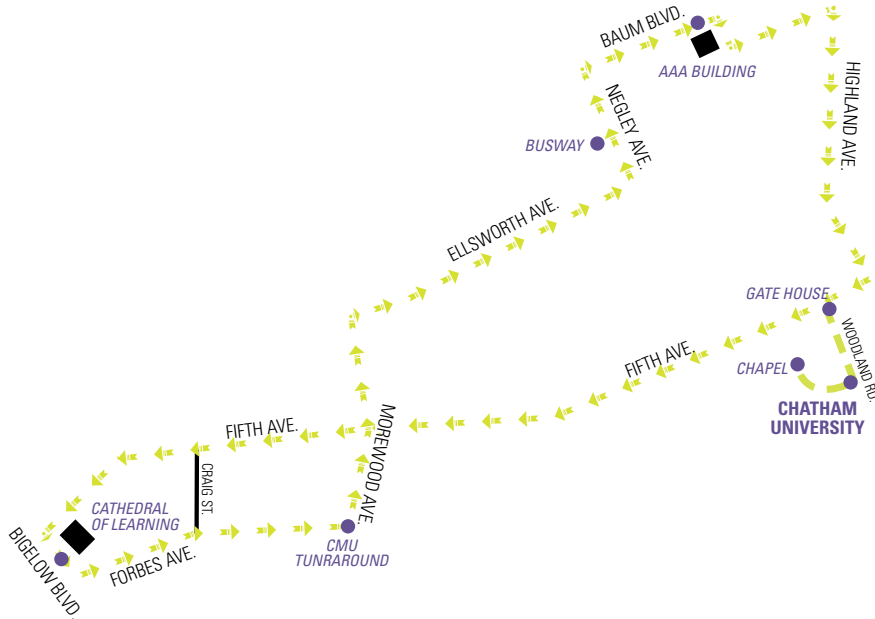

Oakland Shuttle Schedule

Monday through Friday: 8:20 a.m.-4:30 p.m.

The schedule below shows at what time each hour the shuttle will arrive at the stop. Please be aware that times are approximate; the shuttle may be delayed by traffic or other uncontrollable situations.

Chapel	Chapel & Woodland Rd.	Gate House	Pitt	CMU	Busway	AAA
8:20	8:21	8:22	8:32	8:34	8:40	8:55
9:00	9:01	9:02	9:17	9:20	9:30	9:35
9:40	9:41	9:42	9:52	9:54	10:00	10:05
10:10	10:11	10:12	10:17	10:20	10:30	10:35
10:40	10:41	10:42	10:52	10:54	11:00	11:05
11:10	11:11	11:12	11:17	11:20	11:30	11:35
11:40	11:41	11:42	11:52	11:54	12:00	12:05
12:10	12:11	12:12	12:17	12:20	12:30	12:35
12:40	12:41	12:42	12:52	12:54	1:00	1:05
1:10	1:11	1:12	1:17	1:20	1:30	1:35
1:40	1:41	1:42	1:52	1:54	2:00	2:05
2:10	2:11	2:12	2:17	2:20	2:30	2:35
2:40	2:41	2:42	2:52	2:54	3:00	3:05
3:10	3:11	3:12	3:17	3:20	3:30	3:35
3:40	3:41	3:42	3:52	3:54	4:00	4:05
4:10	4:11	4:12	4:17	4:20	4:30