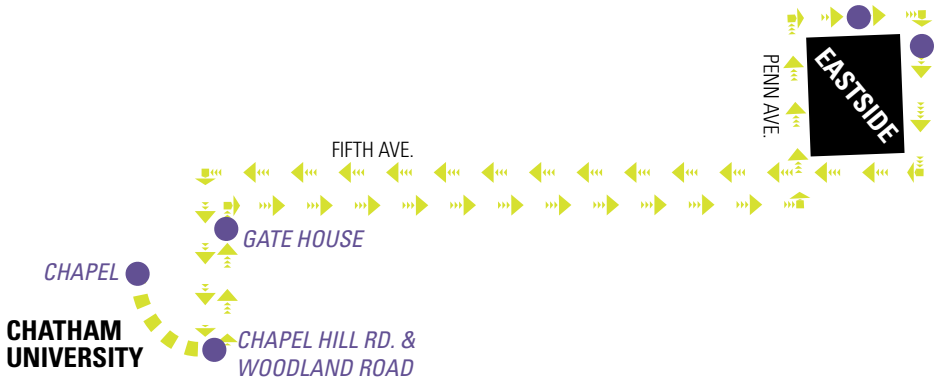

Eastside Shuttle Schedule

Monday through Friday: 7:00 a.m.-11:00 p.m.

The schedule below shows at what time each hour the shuttle will arrive at the stop. Please be aware that times are approximate; the shuttle may be delayed by traffic or other uncontrollable situations.

Chapel	:00
Chapel Hill and Woodland roads	:02
Gate House	:05
Eastside	:10
Chapel	:20
Chapel Hill and Woodland roads	:22
Gate House	:25
Eastside	:30
Chapel	:40
Chapel Hill and Woodland roads	:42
Gate House	:45
Eastside	:50

9:00 p.m. Depart Eden Hall Campus
(last departure from EHC)

10:00 p.m. Depart Shadyside Campus
(last departure from SC)

Additional shuttles will operate Tuesday-Thursday during peak ridership times. See reverse for the additional times.

2:00 p.m. Depart Eden Hall Campus

Additional Wednesday

9:00 a.m. Depart Shadyside Campus

10:00 a.m. Depart Eden Hall Campus

12:00 p.m. Depart Shadyside Campus

1:00 p.m. Depart Eden Hall Campus
