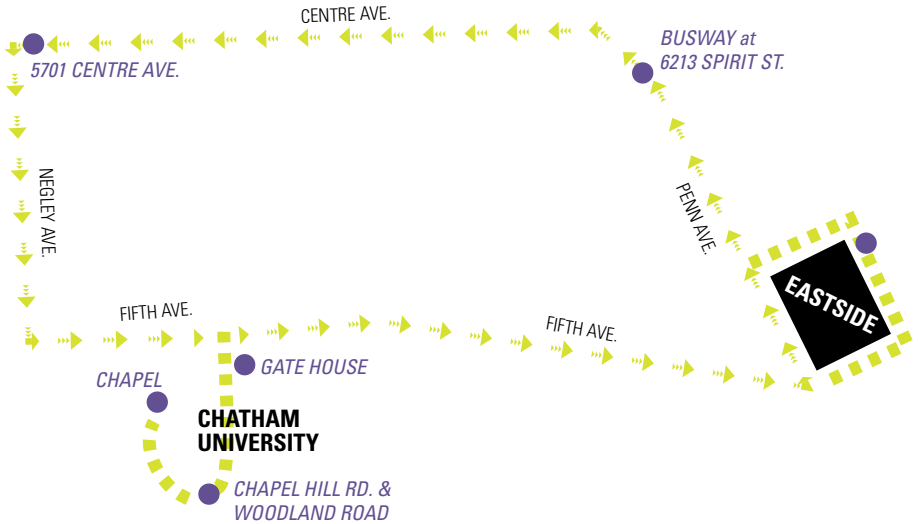

# Eastside Shuttle Schedule

Monday through Friday: 7:00 a.m.-11:00 p.m.

0818

The schedule below shows at what time each hour the shuttle will arrive at the stop. Please be aware that times are approximate; the shuttle may be delayed by traffic or other uncontrollable situations.

Chapel	:00
Chapel Hill and Woodland roads	:01
Gate House	:03
Chatham Eastside	:10
East Busway (6213 Spirit St.)	:16
5701 Centre Ave.	:20
Gate House	:26
Chapel	:30
Chapel Hill and Woodland roads	:31
Gate House	:33
Chatham Eastside	:40
East Busway (6213 Spirit St.)	:46
5701 Centre Ave.	:50
Gate House	:56